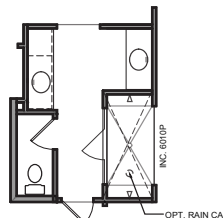

OWNER'S BATH w/ OPT. LUXURY SHOWER