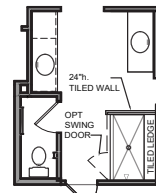

American Classic

Urban Modern

Cambridge Cottage

Coastal Classic

Photos, Options,
Virtual Tours
& More

DESIGN FEATURES:

- 5-Level Design with Two-Story Family Room
- Owner's Suite on its own level with Private Entry
- Spacious Rec Room or Optional Guest Suite
- Large Owner's Bath with split vanities and large walk-in closet