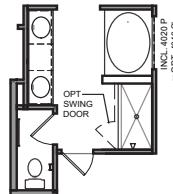

OWNER'S BATH w/ OPT. GARDEN BATH