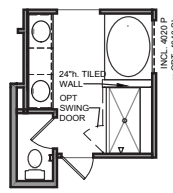

OWNER'S BATH w/ OPT. DELUXE GARDEN BATH