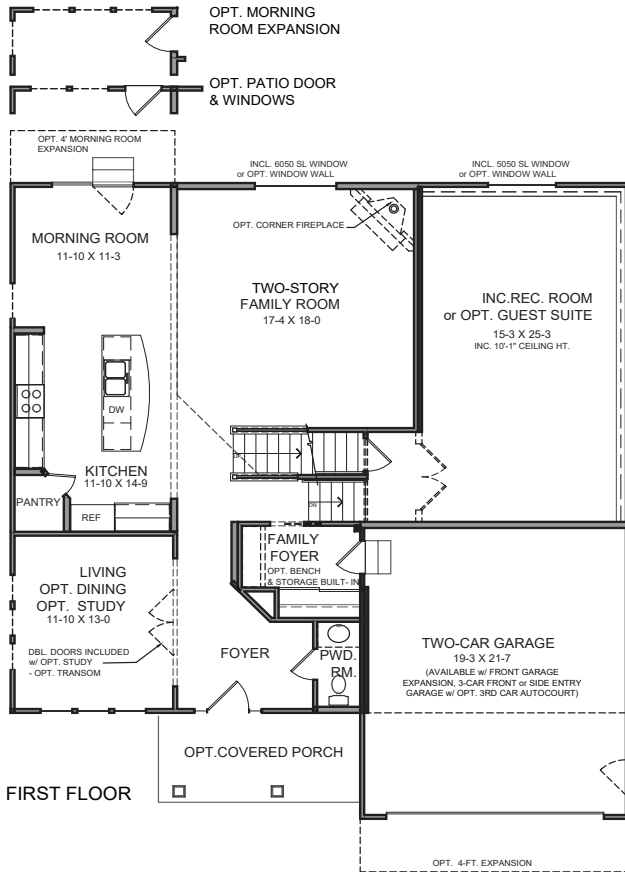

THE BLAIR

DESIGNER COLLECTION

3,029-3,735 SQFT

2 Story

4-5 Bedrooms

2-5 Baths

VIEW FLOORPLANS ON FISCHERHOMES.COM

Modern Farmhouse

American Classic

Urban Modern

Cambridge Cottage

Coastal Classic

Photos, Options,
Virtual Tours
& More

DESIGN FEATURES:

- 5-Level Design with Two-Story Family Room
- Owner's Suite on its own level with Private Entry
- Spacious Rec Room or Optional Guest Suite
- Large Owner's Bath with split vanities and large walk-in closet

OWNER'S BATH w/ OPT. DELUXE SHOWER

OWNER'S BATH w/ OPT. GARDEN BATH

OWNER'S BATH w/ OPT. DELUXE GARDEN BATH

OWNER'S BATH w/ OPT. LUXURY SHOWER