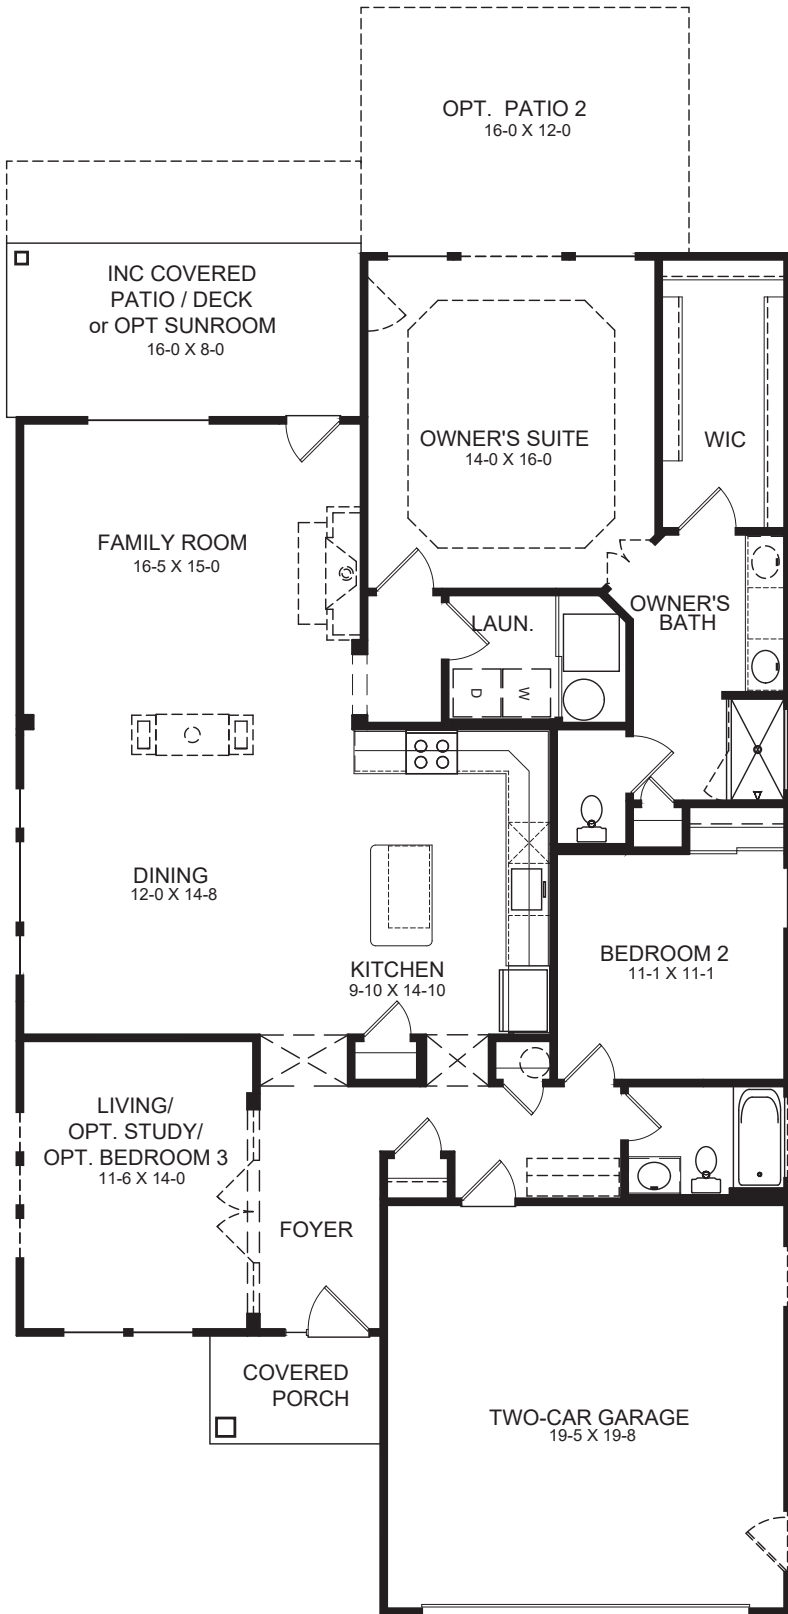

# THE WILMINGTON

DESIGNER COLLECTION

1,725-3,063 SQFT

1 Story/Opt. Loft

2-4 Bedrooms

2-3 Baths

VIEW FLOORPLANS ON FISCHERHOMES.COM

Photos, Options,  
Virtual Tours  
& More

**American Classic**

**Coastal Cottage**

**Modern Retreat**

**Design Features:**

- Large Dining space integrated with Kitchen
- Optional Basement or Optional Loft
- Included Outdoor Living
- Optional Study or Optional Bedroom 3
- Private Entry to Owner's Suite
- Extra Large Owner's Walk-in Closet