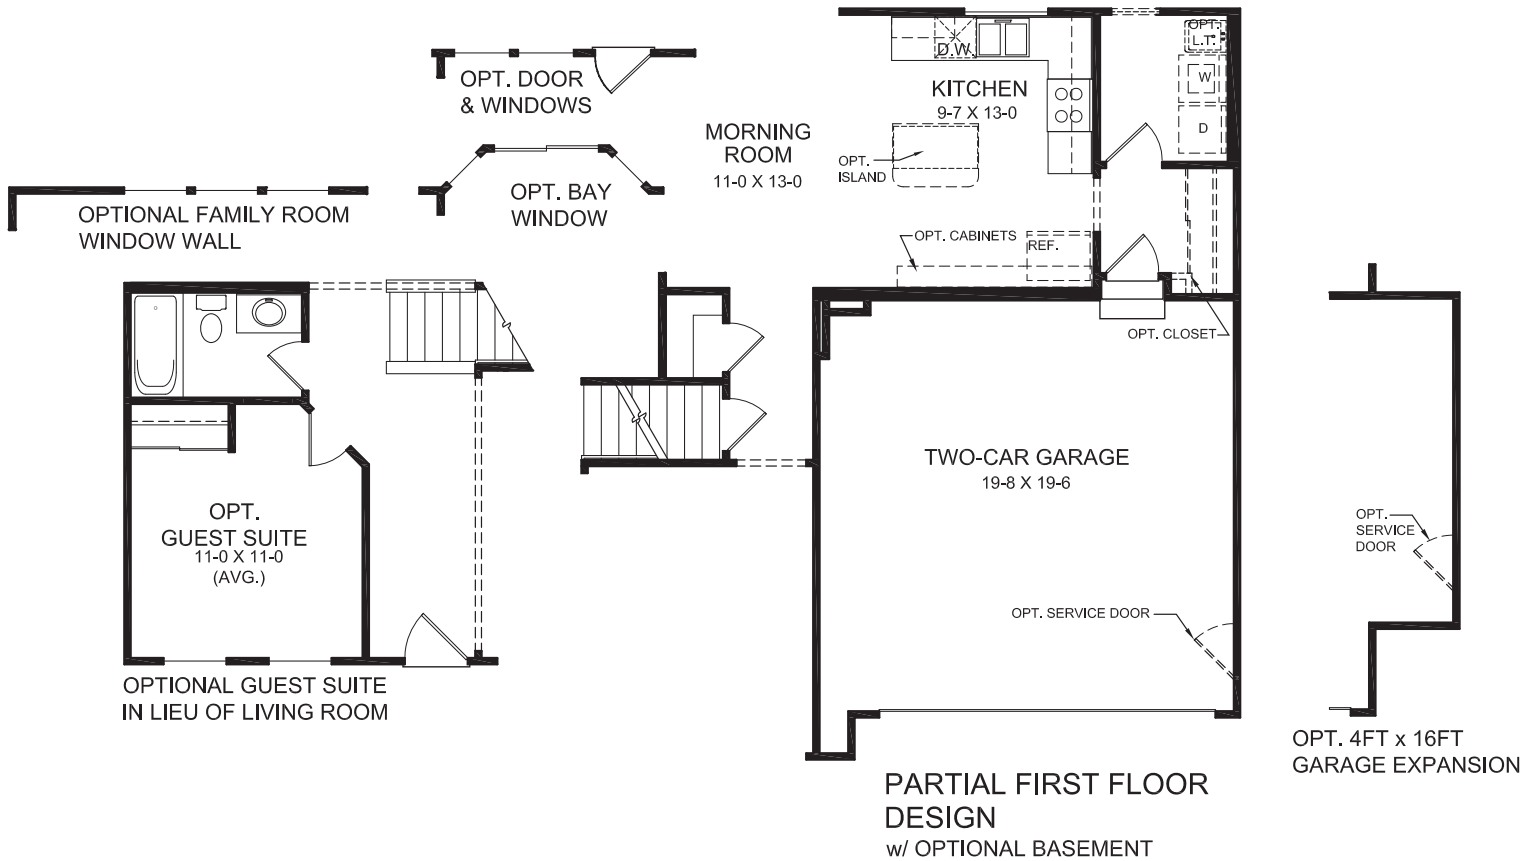

FIRST FLOOR DESIGN OPTIONS

Images & Options Available at fischerhomes.com

RVSD. 08/22
IM 05/21