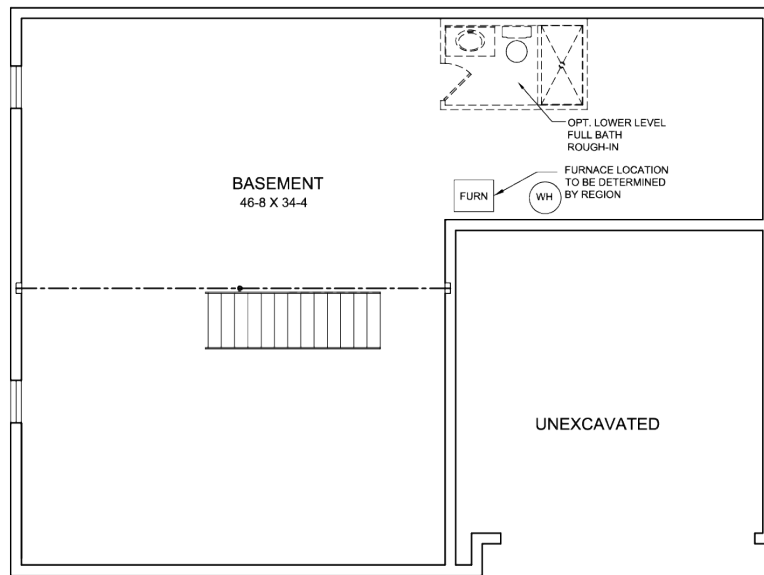

OPTIONAL BASEMENT DESIGN

BASEMENT DESIGN

Images & Options Available at fischerhomes.com

RVSD. 08/22
IM 05/21

Our Plans Include You