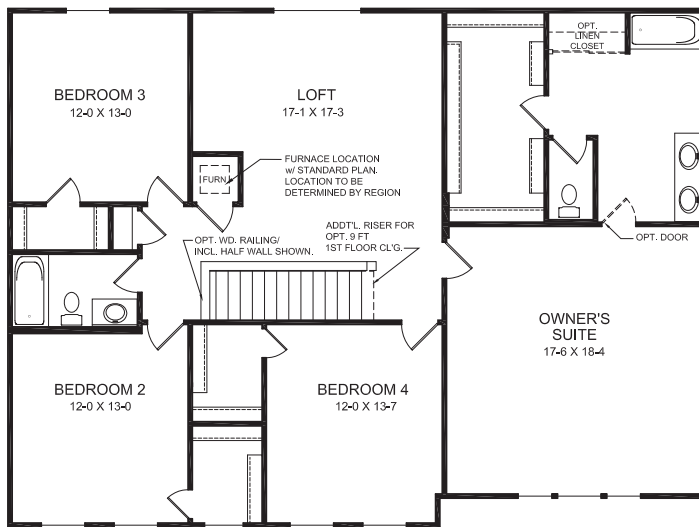

SECOND FLOOR DESIGN

SECOND FLOOR FEATURES

- Four Bedrooms with Loft
- Owner's Suite Includes Private Bath and Walk-In Closet
- Optional Linen Closet in Owner's Bath
- Optional Owner's Bath with Separate Tub and Shower
- Optional 5 ft Shower in Lieu of Tub in Owner's Bath
- Optional Window in Owner's Bath
- All Bedrooms Include Walk-In Closets

OPTIONAL BASEMENT DESIGN

- Optional Full Bath Rough In

Images & Options Available at fischerhomes.com

RVSD. 08/22
IM 05/21

Our Plans Include You