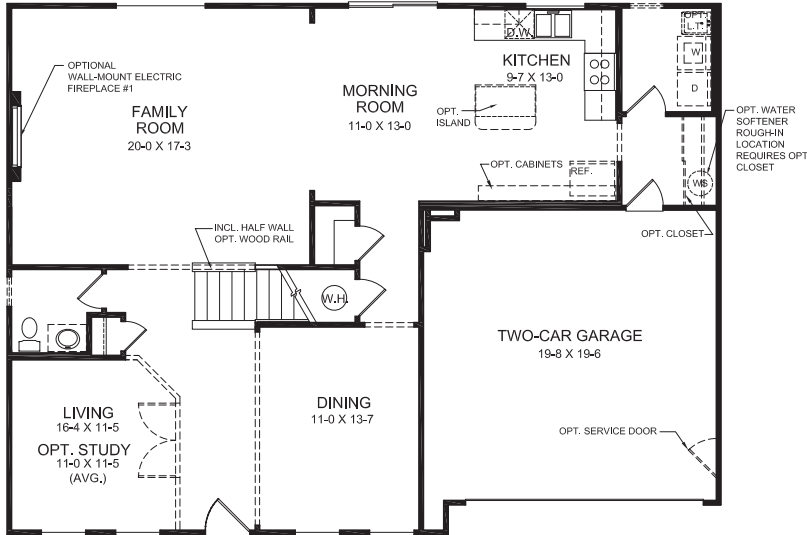

welcome home.

Approximately 2957 sq ft

FIRST FLOOR DESIGN
(STANDARD PLAN)

FIRST FLOOR FEATURES

- Optional Window and Door Configuration in Morning Room in Lieu of Sliding Glass Door
- Optional Bay Window in Morning Room
- Optional Kitchen Island
- Optional Window Configuration in Family Room in Lieu of Sliding Glass Window
- Guest Suite in Lieu of Living Room or Optional Study
- First Floor Laundry with Optional Laundry Tray
- Optional Electric Fireplace
- Optional 4 ft x 16 ft Garage Expansion
- Two Car Garage