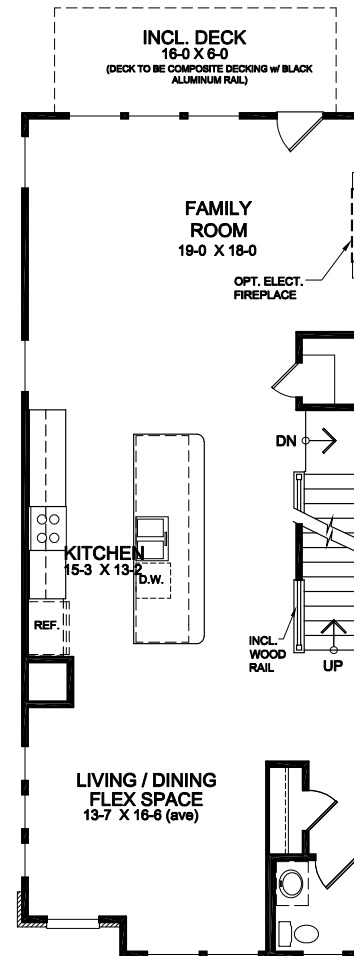

Tustin Floorplan Designs

3 - 4 BEDROOMS & 2 - 4 BATHROOMS

2,097 SQ FT AND UP

Lower Level Design

Main Level Design

Upper Level Design

for more information scan code, call 855.342.2281, or visit [fischerhomes.com](https://www.fischerhomes.com)

Tustin Floorplan Designs

3 - 4 BEDROOMS & 2 - 4 BATHROOMS

2,097 SQ FT AND UP

Optional Lower Level Design

OPT. STUDY/ OPT. GUEST SUITE w/ FULL BATH
IN LIEU OF FINISHED REC. ROOM

Alternate Main Level Design

for more information scan code, call 855.342.2281, or visit [fischerhomes.com](https://www.fischerhomes.com)

Tustin Floorplan Designs

3 - 4 BEDROOMS & 2 - 4 BATHROOMS

2,097 SQ FT AND UP

Alternate Upper Level Designs

OPT. OWNER'S SUITE
DELUXE SHOWER
ALTERNATE UPPER
LEVEL DESIGN

OPTIONAL OWNER'S
SUITE 2 DELUXE SHOWER
ALTERNATE UPPER
LEVEL DESIGN