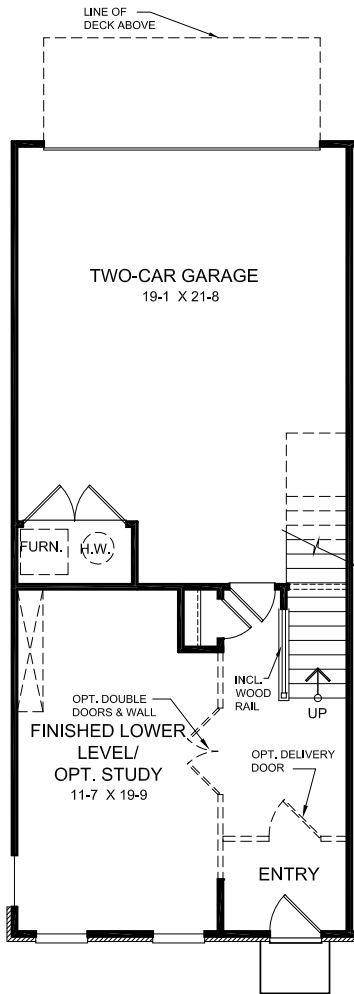

Tustin Floorplan Designs

3 - 4 BEDROOMS & 2 - 4 BATHROOMS

2,097 SQ FT AND UP

Lower Level Design

Main Level Design

Upper Level Design

for more information scan code, call 855.342.2281, or visit [fischerhomes.com](https://www.fischerhomes.com)