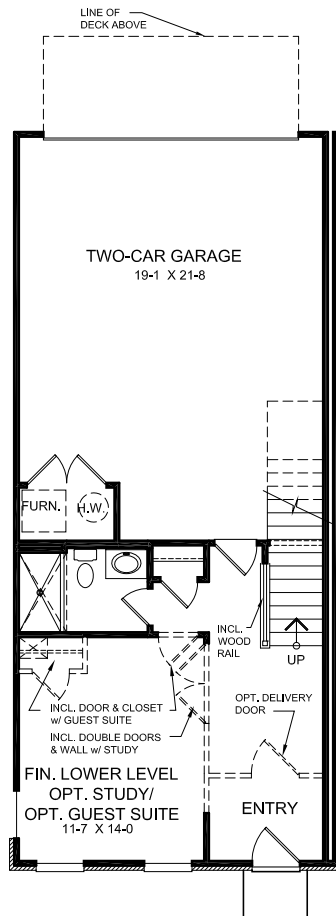

Tustin Floorplan Designs

3 - 4 BEDROOMS & 2 - 4 BATHROOMS

2,097 SQ FT AND UP

Lower Level Design

Main Level Design

Upper Level Design

for more information scan code, call 855.342.2281, or visit [fischerhomes.com](https://www.fischerhomes.com)

Tustin Floorplan Designs

3 - 4 BEDROOMS & 2 - 4 BATHROOMS

2,097 SQ FT AND UP

Optional Lower Level Design

OPT. STUDY/ OPT. GUEST SUITE w/ FULL BATH
IN LIEU OF FINISHED REC. ROOM

Alternate Main Level Design

for more information scan code, call 855.342.2281, or visit [fischerhomes.com](https://www.fischerhomes.com)