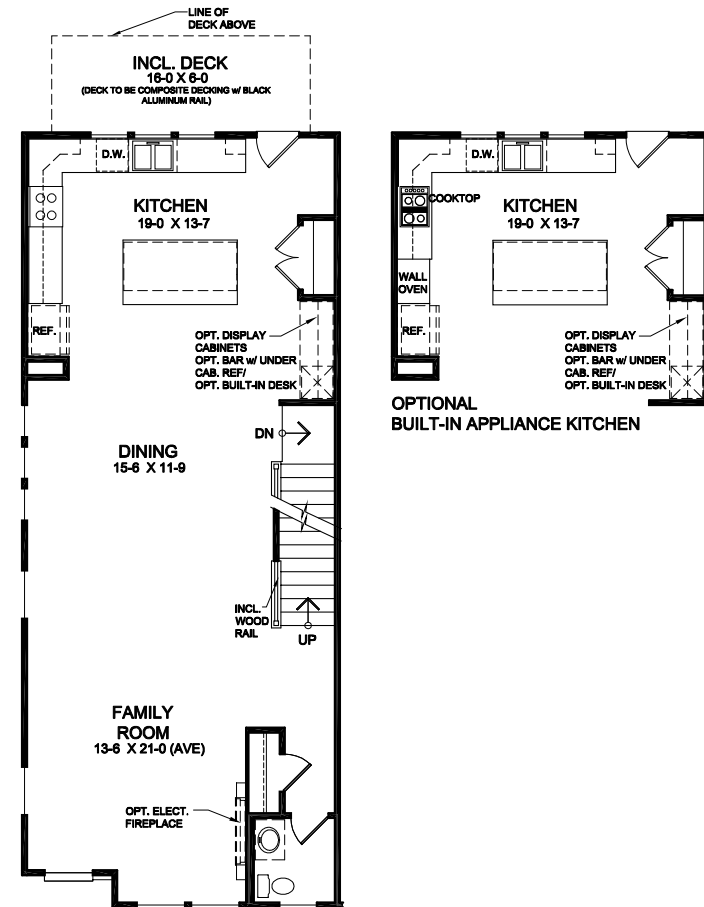

Tustin Floorplan Designs

3 - 4 BEDROOMS & 2 - 4 BATHROOMS

2,097 SQ FT AND UP

Optional Lower Level Design

OPT. STUDY/ OPT. GUEST SUITE w/ FULL BATH
IN LIEU OF FINISHED REC. ROOM

Alternate Main Level Design

for more information scan code, call 855.342.2281, or visit [fischerhomes.com](https://www.fischerhomes.com)

Tustin Floorplan Designs

3 - 4 BEDROOMS & 2 - 4 BATHROOMS

2,097 SQ FT AND UP

Alternate Upper Level Designs

OPT. OWNER'S SUITE
DELUXE SHOWER
ALTERNATE UPPER
LEVEL DESIGN

OPTIONAL OWNER'S
SUITE 2 DELUXE SHOWER
ALTERNATE UPPER
LEVEL DESIGN