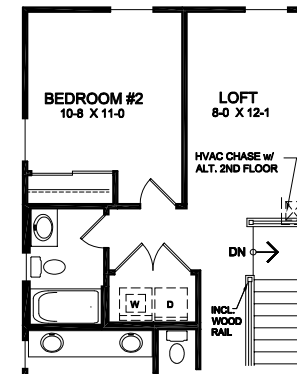

Tustin Floorplan Designs

3 - 4 BEDROOMS & 2 - 4 BATHROOMS

2,097 SQ FT AND UP

Optional Lower Level Design

OPT. STUDY/ OPT. GUEST SUITE w/ FULL BATH
IN LIEU OF FINISHED REC. ROOM

Alternate Main Level Design

for more information scan code, call 855.342.2281, or visit [fischerhomes.com](https://www.fischerhomes.com)

Tustin Floorplan Designs

3 - 4 BEDROOMS & 2 - 4 BATHROOMS

2,097 SQ FT AND UP

Alternate Upper Level Designs

OPT. OWNER'S SUITE
DELUXE SHOWER
ALTERNATE UPPER
LEVEL DESIGN

OPTIONAL OWNER'S
SUITE 2 DELUXE SHOWER
ALTERNATE UPPER
LEVEL DESIGN