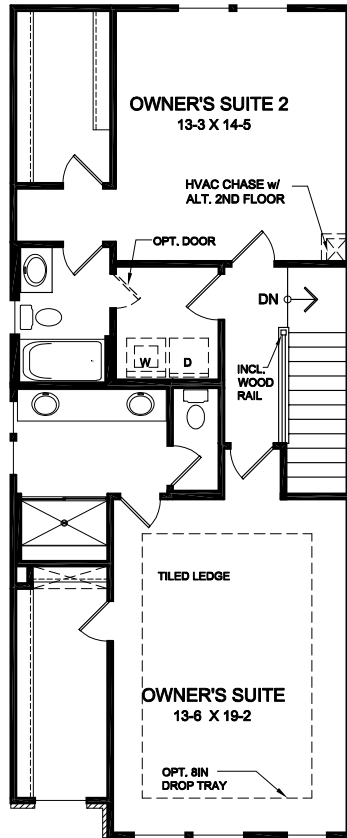

Tustin Floorplan Designs

3 - 4 BEDROOMS & 2 - 4 BATHROOMS

2,097 SQ FT AND UP

Lower Level Design

Main Level Design

Upper Level Design

for more information scan code, call 855.342.2281, or visit [fischerhomes.com](https://www.fischerhomes.com)

Tustin Floorplan Designs

3 - 4 BEDROOMS & 2 - 4 BATHROOMS

2,097 SQ FT AND UP

Optional Lower Level Design

OPT. STUDY/ OPT. GUEST SUITE w/ FULL BATH
IN LIEU OF FINISHED REC. ROOM

Alternate Main Level Design

for more information scan code, call 855.342.2281, or visit [fischerhomes.com](https://www.fischerhomes.com)

Tustin Floorplan Designs

3 - 4 BEDROOMS & 2 - 4 BATHROOMS

2,097 SQ FT AND UP

Alternate Upper Level Designs

OPT. OWNER'S SUITE
DELUXE SHOWER
ALTERNATE UPPER
LEVEL DESIGN

OPTIONAL OWNER'S
SUITE 2 DELUXE SHOWER
ALTERNATE UPPER
LEVEL DESIGN