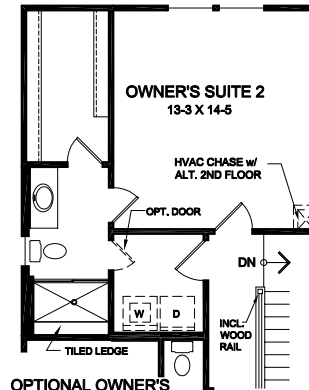

Tustin Floorplan Designs

3 - 4 BEDROOMS & 2 - 4 BATHROOMS

2,097 SQ FT AND UP

Optional Lower Level Design

OPT. STUDY/ OPT. GUEST SUITE w/ FULL BATH
IN LIEU OF FINISHED REC. ROOM

Alternate Main Level Design

for more information scan code, call 855.342.2281, or visit [fischerhomes.com](https://www.fischerhomes.com)

Tustin Floorplan Designs

3 - 4 BEDROOMS & 2 - 4 BATHROOMS

2,097 SQ FT AND UP

Alternate Upper Level Designs

OPT. OWNER'S SUITE
DELUXE SHOWER
ALTERNATE UPPER
LEVEL DESIGN

OPTIONAL OWNER'S
SUITE 2 DELUXE SHOWER
ALTERNATE UPPER
LEVEL DESIGN