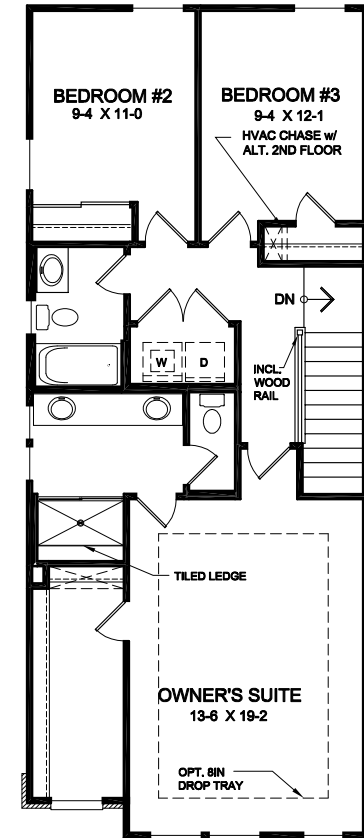

Tustin Floorplan Designs

3 - 4 BEDROOMS & 2 - 4 BATHROOMS

2,097 SQ FT AND UP

Lower Level Design

Main Level Design

Upper Level Design

for more information scan code, call 855.342.2281, or visit [fischerhomes.com](https://www.fischerhomes.com)

Tustin Floorplan Designs

3 - 4 BEDROOMS & 2 - 4 BATHROOMS

2,097 SQ FT AND UP

Optional Lower Level Design

OPT. STUDY/ OPT. GUEST SUITE w/ FULL BATH
IN LIEU OF FINISHED REC. ROOM

Alternate Main Level Design

for more information scan code, call 855.342.2281, or visit [fischerhomes.com](https://www.fischerhomes.com)

Tustin Floorplan Designs

3 - 4 BEDROOMS & 2 - 4 BATHROOMS

2,097 SQ FT AND UP

Alternate Upper Level Designs

OPT. OWNER'S SUITE
DELUXE SHOWER
ALTERNATE UPPER
LEVEL DESIGN

OPTIONAL OWNER'S
SUITE 2 DELUXE SHOWER
ALTERNATE UPPER
LEVEL DESIGN