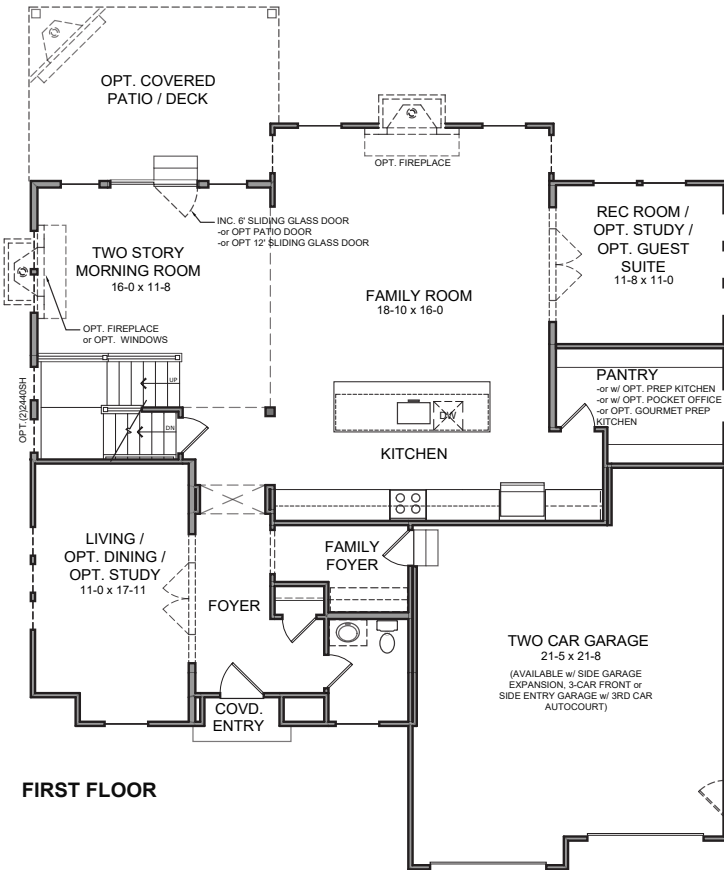

THE HUXLEY

MASTERPIECE COLLECTION

3,180-3,278 SQFT

2 Story

4-5 Bedrooms

2.5-5.5 Baths

VIEW FLOORPLANS ON FISCHERHOMES.COM

Photos, Options,
Virtual Tours
& More

Modern Farmhouse

French Manor

Coastal Cottage

English Elegance

DESIGN FEATURES:

- Unique floor plan with
- Two-Story Morning Room
- Included 9ft first floor ceiling
- Additional first floor flex space off Family Room
- Expansive Kitchen cabinet options with extra large included Pantry
- Pantry options for Optional Prep space with Pantry,
- Opt. Pocket Office with Pantry or into a Gourmet Prep Kitchen with optional full size appliances
- Extra Large secondary bedrooms
- Optional Shared Bath
- Optional Bedroom 4 bath

PANTRY w/ OPT. PREP KITCHEN

PANTRY w/ OPT. POCKET OFFICE

or OPT. GOURMET PREP KITCHEN